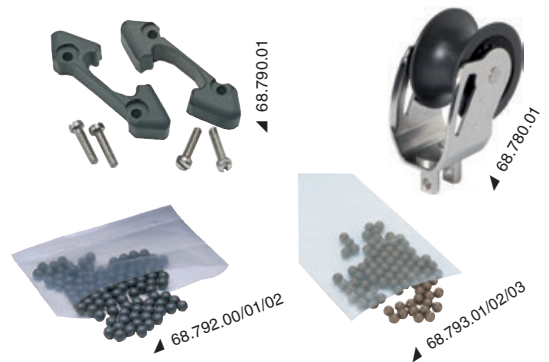

**LEWMAR accessories for NTR cars**

Available in 2 sizes:

- **Size 1:** for all Lewmar tracks size 1.
- **Size 2:** for all Lewmar tracks size 2.

Description	Size 1	Max working load kg	Size 2	Max working load kg
Cleat kit (2 pcs)	<b>68.781.01</b>	585	<b>68.781.02</b>	750
Single pulley (2 pcs)	<b>68.782.01</b>	585	<b>68.782.02</b>	750
Double pulley (2 pcs)	<b>68.783.01</b>	585	<b>68.783.02</b>	750
Chokes with plates (2 pcs)	<b>68.784.01</b>	180	<b>68.784.02</b>	180
Vertical support for pulleys	<b>68.791.01</b>	900	<b>68.791.02</b>	1500
Throttle kit, double pulley, cable pull	<b>68.787.01</b>	585	<b>68.787.02</b>	750

**LEWMAR spare parts for cars**

Code	Description	For Lewmar cars	Ø mm
<b>68.792.00</b>	Delrin balls (100 pcs)	Measure 0	4.6
<b>68.792.01</b>	Delrin balls (100 pcs)	Size 1	6.4
<b>68.793.01</b>	Torlon spheres (100 pcs)	Size 1	6.4
<b>68.793.02</b>	Torlon spheres (100 pcs)	Size 2	7.8
<b>68.793.03</b>	Torlon spheres (100 pcs)	Measure 3	9.5
<b>68.790.01</b>	Caps for Ocean trolleys	Size 1	-
<b>68.790.02</b>	Caps for Ocean trolleys	Size 2	-
<b>68.780.01</b>	Genoa trolley pulley NTR	Size 1	-

**LEWMAR Genoa cars**

**LEWMAR Genoa T-Track car**

32-mm T-Track running on sliding blocks and fitted with end stop.

Code	Description	Size	Max working load kg	Length mm
<b>68.732.01</b>	Genoa car with end stop	For boats up to 12 m	900	111
<b>68.732.02</b>	Genoa car with end stop	For boats up to 16 m	1500	120
<b>68.743.32</b>	3-m track	One size fits all	-	3000
<b>68.786.32</b>	Simple nylon end stop	One size fits all	-	-