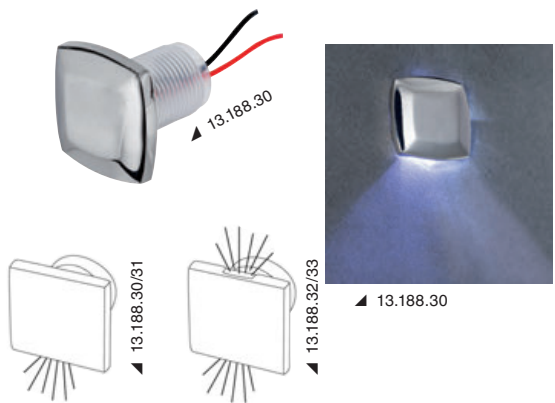

**New** ROUND built-in LED courtesy lights

IP67 AISI 316

Technopolymer body. Cover in AISI 316 stainless steel, mirror polished.

Code	Version	V	W	lumen	LED beam angle	No of LEDs	Light colour	mm
13.188.20	Downward light	12	0.6	9	120°	6	white	Ø33.1x7.2 h
13.188.21	Downward light	12	0.6	3	120°	6	blue	Ø33.1x7.2 h
13.188.22	Double up/downward light	12	0.6	16	120°	6	white	Ø33.1x7.2 h
13.188.23	Double up/downward light	12	0.6	5	120°	6	blue	Ø33.1x7.2 h

**New** SQUARE recessed LED courtesy lights.

IP67 AISI 316

Technopolymer body. Cover in AISI 316 stainless steel, mirror polished.

Code	Version	V	W	lumen	LED beam angle	No of LEDs	Light colour	mm
13.188.30	Downward light	12	0.6	9	120°	6	white	33.1x33.1x7.2 h
13.188.31	Downward light	12	0.6	3	120°	6	blue	33.1x33.1x7.2 h
13.188.32	Double up/downward light	12	0.6	16	120°	6	white	33.1x33.1x7.2 h
13.188.33	Double up/downward light	12	0.6	5	120°	6	blue	33.1x33.1x7.2 h

Aara LED courtesy light, recessless version - downward orientation

IP67 FLUSH MOUNT

White plastic body, mirror-polished stainless steel front. Mounting via screw.

Code	V	W	lumen	K	LED beam angle	No of LEDs	Light colour	mm
13.426.22	12	0.5	25	3000	180°	6	white	39x12.5
13.426.23	12	0.5	10	-	180°	6	blue	39x12.5
13.426.24	12	0.5	10	-	180°	6	red	39x12.5

LED courtesy light for recess mounting - frontal orientation

IP65

Polycarbonate body. Mirror polished stainless steel front panel. Push-fit mounting.

Code	V	W	lumen	K	LED beam angle	No of LEDs	Light colour	mm		
								Ø Recess	Exterior	Ove-rhang
13.429.41	12/24	0.4	20	3000	110°	2 LED HD 5 mm	white	28.6	35x35	5.1
13.429.42	12/24	0.4	10	-	110°	2 LED HD 5 mm	blue	28.6	35x35	5.1