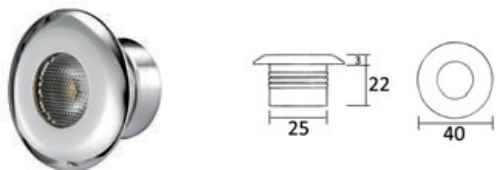

**New** ROUND built-in LED courtesy lights

IP67 AISI 316

Technopolymer body. Cover in AISI 316 stainless steel, mirror polished.

Code	Version	V	W	lumen	LED beam angle	No of LEDs	Light colour	mm
13.188.20	Downward light	12	0.6	9	120°	6	white	Ø33.1x7.2 h
13.188.21	Downward light	12	0.6	3	120°	6	blue	Ø33.1x7.2 h
13.188.22	Double up/downward light	12	0.6	16	120°	6	white	Ø33.1x7.2 h
13.188.23	Double up/downward light	12	0.6	5	120°	6	blue	Ø33.1x7.2 h

Aara LED courtesy light, recessless version - downward orientation

IP67 FLUSH MOUNT

White plastic body, mirror-polished stainless steel front. Mounting via screw.

Code	V	W	lumen	K	LED beam angle	No of LEDs	Light colour	mm
13.426.22	12	0.5	25	3000	180°	6	white	39x12.5
13.426.23	12	0.5	10	-	180°	6	blue	39x12.5
13.426.24	12	0.5	10	-	180°	6	red	39x12.5

LED courtesy light for recess mounting - frontal orientation

IP65

Polycarbonate body. Mirror polished stainless steel front panel. Push-fit mounting.

Code	V	W	lumen	K	LED beam angle	No of LEDs	Light colour	mm		
								Ø Recess	Exterior	Ove-rhang
13.429.41	12/24	0.4	20	3000	110°	2 LED HD 5 mm	white	28.6	35x35	5.1
13.429.42	12/24	0.4	10	-	110°	2 LED HD 5 mm	blue	28.6	35x35	5.1

Recess fit LED ceiling light - frontal orientation

IP65 AISI 316

Stainless steel body. Can be used as mood lighting under the planks. Pressure mounting.

Code	Finishing	V	W	lumen	K	LED beam angle	No of LEDs	Light colour
13.429.10	Mirror-polished	12/24	1	110	3000	25°	1	white
13.429.11	Mirror-polished	12/24	1	45	-	25°	1	blue
13.429.12	Mirror-polished	12/24	1	45	-	25°	1	red
13.429.20	Mirror-polished	12/24	3	190	3000	25°	3	white
13.429.21	Mirror-polished	12/24	3	74	-	25°	3	blue