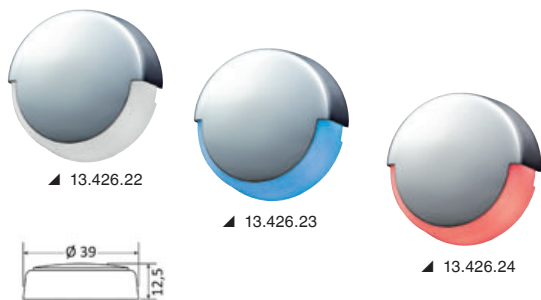

**New** ROUND built-in LED courtesy lights

IP67 AISI 316

Technopolymer body. Cover in AISI 316 stainless steel, mirror polished.

Code	Version	V	W	lumen	LED beam angle	No of LEDs	Light colour	mm
13.188.20	Downward light	12	0.6	9	120°	6	white	Ø33.1x7.2 h
13.188.21	Downward light	12	0.6	3	120°	6	blue	Ø33.1x7.2 h
13.188.22	Double up/downward light	12	0.6	16	120°	6	white	Ø33.1x7.2 h
13.188.23	Double up/downward light	12	0.6	5	120°	6	blue	Ø33.1x7.2 h

**New** SQUARE recessed LED courtesy lights.

IP67 AISI 316

Technopolymer body. Cover in AISI 316 stainless steel, mirror polished.

Code	Version	V	W	lumen	LED beam angle	No of LEDs	Light colour	mm
13.188.30	Downward light	12	0.6	9	120°	6	white	33.1x33.1x7.2 h
13.188.31	Downward light	12	0.6	3	120°	6	blue	33.1x33.1x7.2 h
13.188.32	Double up/downward light	12	0.6	16	120°	6	white	33.1x33.1x7.2 h
13.188.33	Double up/downward light	12	0.6	5	120°	6	blue	33.1x33.1x7.2 h

Aara LED courtesy light, recessless version - downward orientation

IP67 FLUSH MOUNT

White plastic body, mirror-polished stainless steel front. Mounting via screw.

Code	V	W	lumen	K	LED beam angle	No of LEDs	Light colour	mm
13.426.22	12	0.5	25	3000	180°	6	white	39x12.5
13.426.23	12	0.5	10	-	180°	6	blue	39x12.5
13.426.24	12	0.5	10	-	180°	6	red	39x12.5

LED courtesy light for recess mounting - frontal orientation

IP65

Polycarbonate body. Mirror polished stainless steel front panel. Push-fit mounting.

Code	V	W	lumen	K	LED beam angle	No of LEDs	Light colour	mm		
								Ø Recess	Exterior	Ove-rhang
13.429.41	12/24	0.4	20	3000	110°	2 LED HD 5 mm	white	28.6	35x35	5.1
13.429.42	12/24	0.4	10	-	110°	2 LED HD 5 mm	blue	28.6	35x35	5.1