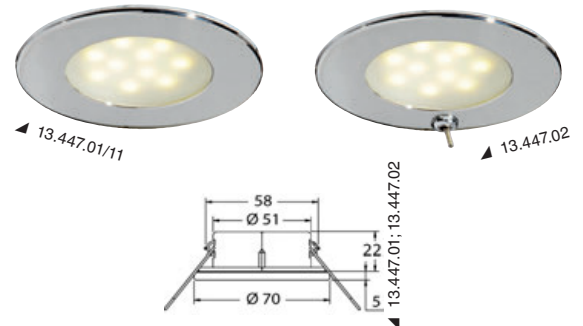

Luna LED ceiling light, recessless version

IP65

FLUSH MOUNT

Anodized aluminium body, stainless steel finish ring. Technopolymer diffuser. Hidden LEDs, even and shadeless light.

Code	Finishing	V	W	lumen	K	LED beam angle	No of LEDs	Light colour
13.410.01	Mirror-polished	12	4.8	420	3000	100°	24	☐ white

Atria halogen ceiling light for recess mounting

IP40/65

Stainless steel body. Satin-finish glass diffuser. Dual fixing system: with hidden screws or with internal stainless steel springs.

Code	Finishing	V	W	Switch	IP degree	Bulb	Spare bulb	Light colour
13.447.90	Mirror-polished	12	10	no	IP65	G4	14.454.12; 14.454.24	☐ white
13.447.91	Mirror-polished	12	10	Yes	IP40	G4	14.454.12; 14.454.24	☐ white

Atria LED ceiling light for recess mounting

IP40/65

Stainless steel body. Satin-finish glass diffuser. Double fixing system: with hidden screws or with internal stainless springs.

Code	Finishing	V	W	Switch	IP degree	lumen	K	LED beam angle	No of LEDs	Light colour
13.447.01	Mirror-polished	12/24	2	no	IP65	215	3000	100°	12 LED SMD G4	☐ white
13.447.02	Mirror-polished	12/24	2	Yes	IP40	215	3000	100°	12 LED SMD G4	☐ white

Aruba reduced recess fit LED ceiling light

IP56

AISI 316

Technopolymer body and polished AISI316 stainless steel finishing ring. Polycarbonate opal lens. Mounting with stainless steel springs (no screws).