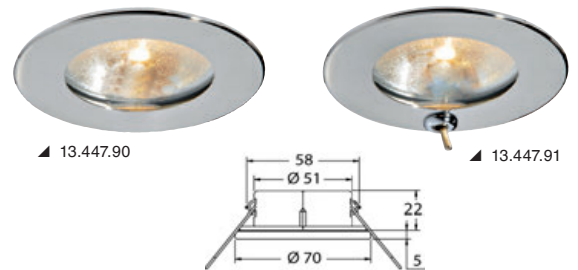

Atlas halogen ceiling light for recess mounting

IP40

Stainless steel body. Frosted glass lens. Fixing system with internal springs.

Code	Finishing	V	W	Bulb	Spare bulb	Light colour
13.435.01	Mirror-polished	12	10	G4	14.454.12; 14.454.24	☐ white

Luna LED ceiling light, recessless version

IP65

FLUSH MOUNT

Anodized aluminium body, stainless steel finish ring. Technopolymer diffuser. Hidden LEDs, even and shadeless light.

Code	Finishing	V	W	lumen	K	LED beam angle	No of LEDs	Light colour
13.410.01	Mirror-polished	12	4.8	420	3000	100°	24	☐ white

Atria halogen ceiling light for recess mounting

IP40/65

Stainless steel body. Satin-finish glass diffuser. Dual fixing system: with hidden screws or with internal stainless steel springs.

Code	Finishing	V	W	Switch	IP degree	Bulb	Spare bulb	Light colour
13.447.90	Mirror-polished	12	10	no	IP65	G4	14.454.12; 14.454.24	☐ white
13.447.91	Mirror-polished	12	10	Yes	IP40	G4	14.454.12; 14.454.24	☐ white

Atria LED ceiling light for recess mounting

IP40/65

Stainless steel body. Satin-finish glass diffuser. Double fixing system: with hidden screws or with internal stainless springs.

Code	Finishing	V	W	Switch	IP degree	lumen	K	LED beam angle	No of LEDs	Light colour
13.447.01	Mirror-polished	12/24	2	no	IP65	215	3000	100°	12 LED SMD G4	☐ white
13.447.02	Mirror-polished	12/24	2	Yes	IP40	215	3000	100°	12 LED SMD G4	☐ white