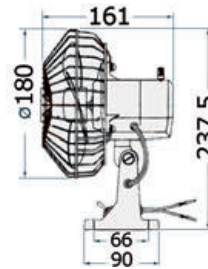

Fans

TMC adjustable fan

Adjustable in all positions, fitted with protection grid. Very efficient model and nice look.

Code	V	Flow rate m ³ /hour	Consumption top speed	Fixing with
16.706.12	12	1000	1.4	2 screws
16.706.24	24	1000	0.7	2 screws

CAFRAMO Bora fan

Fitted with central mounting bracket, built-in handle for easy up/down or side-to-side positioning.

Code	Colour	V	Number of speeds	Blades	Consumption top speed	←→ cm
16.753.12	white	12	3	5" (12.7 cm) ABS	0.24	16.5x24x9
16.754.12	Black	12	3	5" (12.7 cm) ABS	0.24	16.5x24x9
16.753.24	white	24	3	5" (12.7 cm) ABS	0.14	16.5x24x9
16.754.24	Black	24	3	5" (12.7 cm) ABS	0.14	16.5x24x9

Code	Colour	V	Number of speeds	Automatic shutdown timer	Blades	Consumption top speed	←→ cm
16.755.00	white	12/24	3	3,6,9,12 hours	7" (17.8 cm) PE FINGER SAFE	0.35	25x30x7.6
16.755.01	Black	12/24	3	3,6,9,12 hours	7" (17.8 cm) PE FINGER SAFE	0.21	25x30x7.6